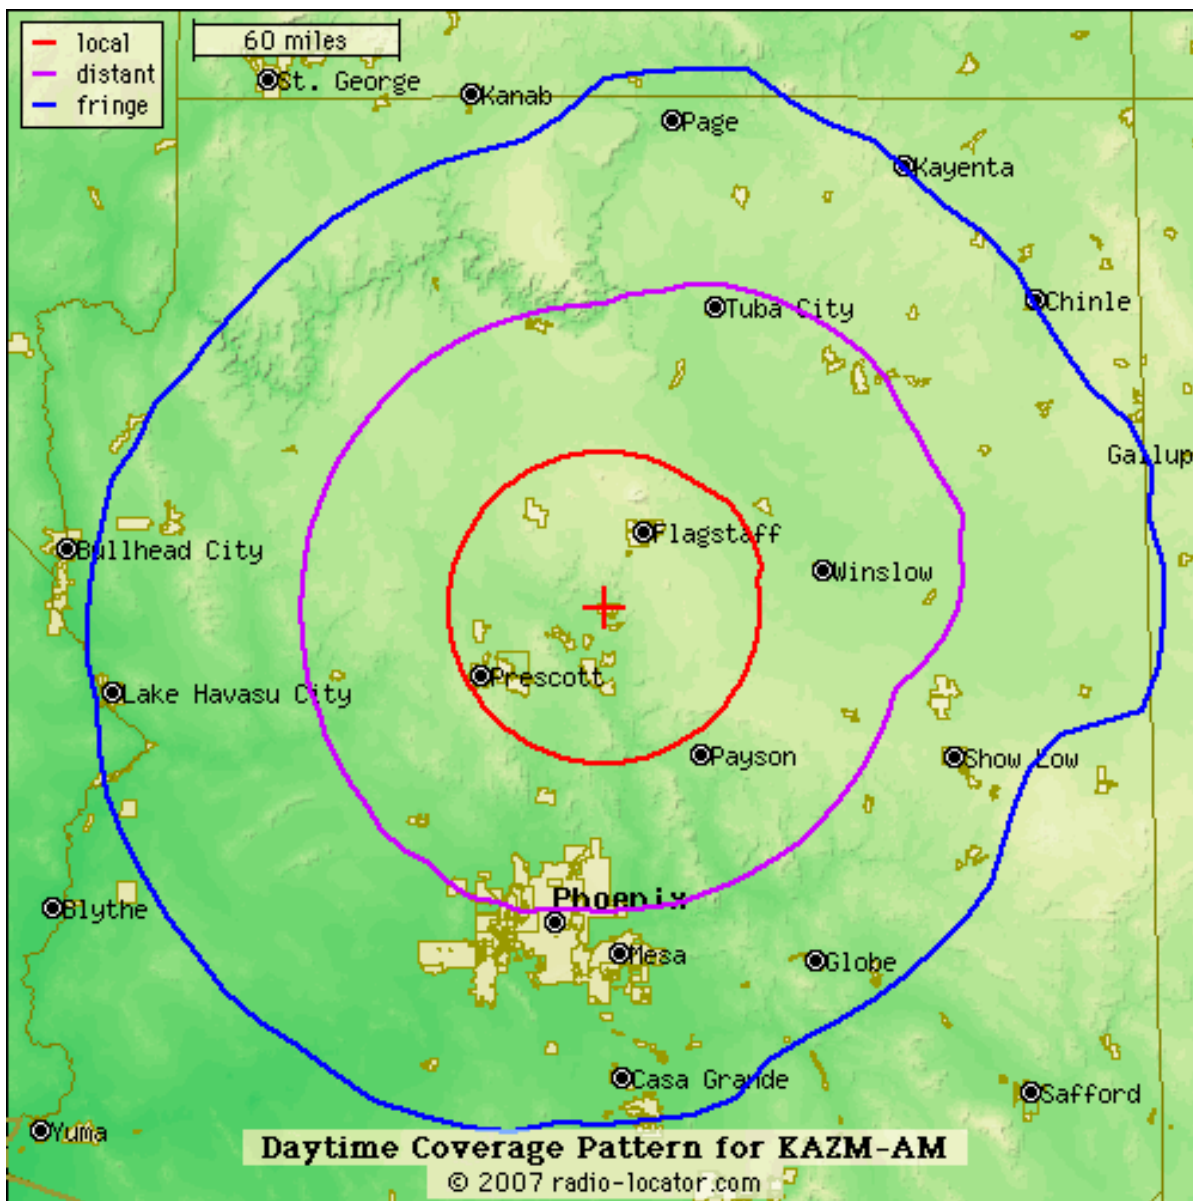

Coverage Map Northern Arizona

As You Can See KAZM Reaches All of Flagstaff, Prescott & The Verde Valley All At The Same Time