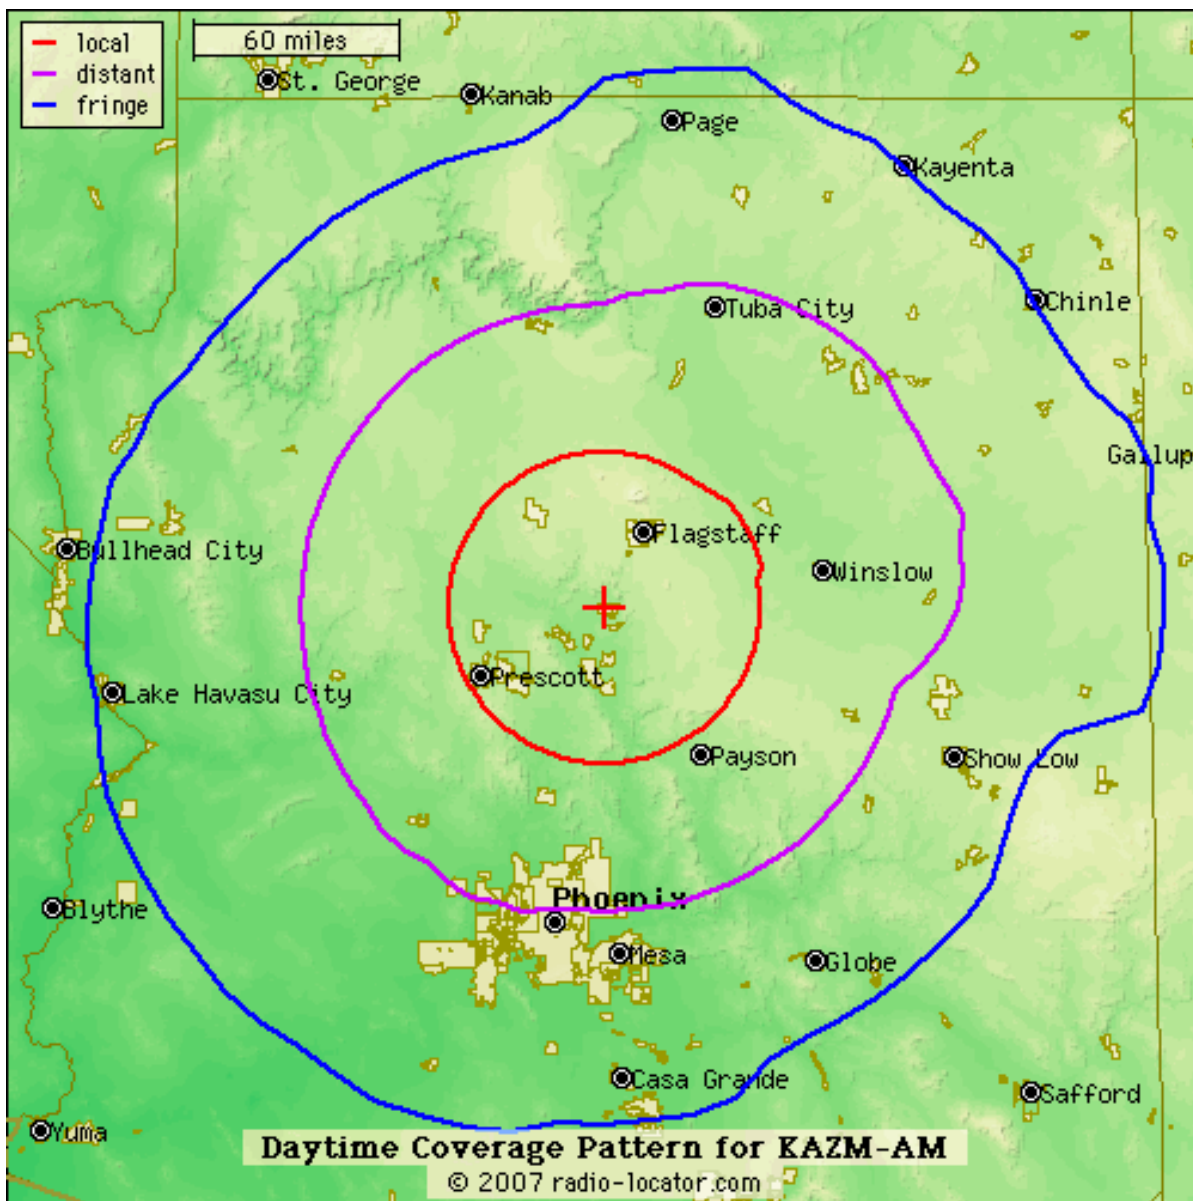

# Coverage Map Northern Arizona

**As You Can See KAZM Reaches All of Flagstaff, Prescott & The Verde Valley All At The Same Time**